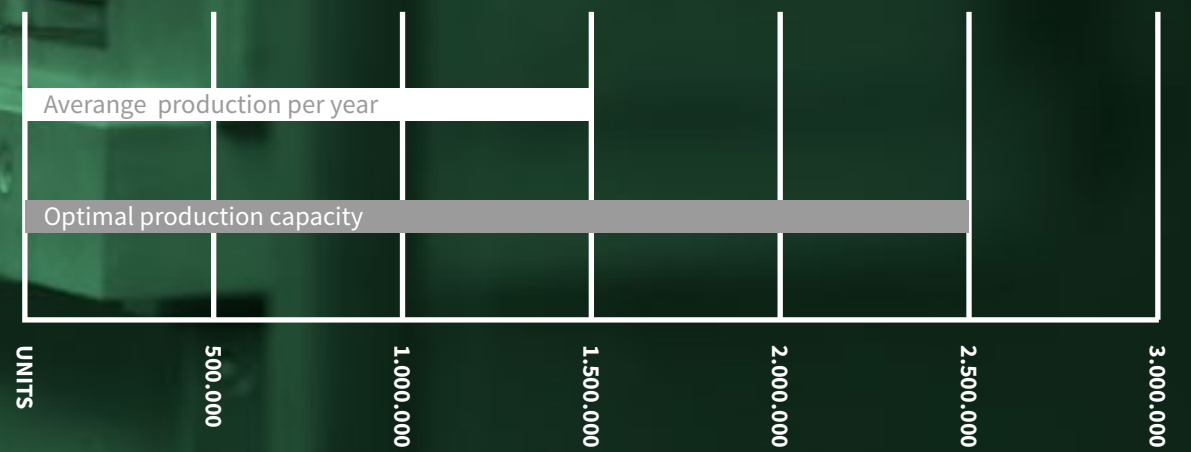

Production working time

2 / 3 Shift

First round
6.00 am - 2.00 pm

Second round
2.00 pm - 10.00 pm

* Third round (High season time)
10.00 pm - 6.00 am

Average production

Homemade

Any element of our product is entirely developed and made in our company.