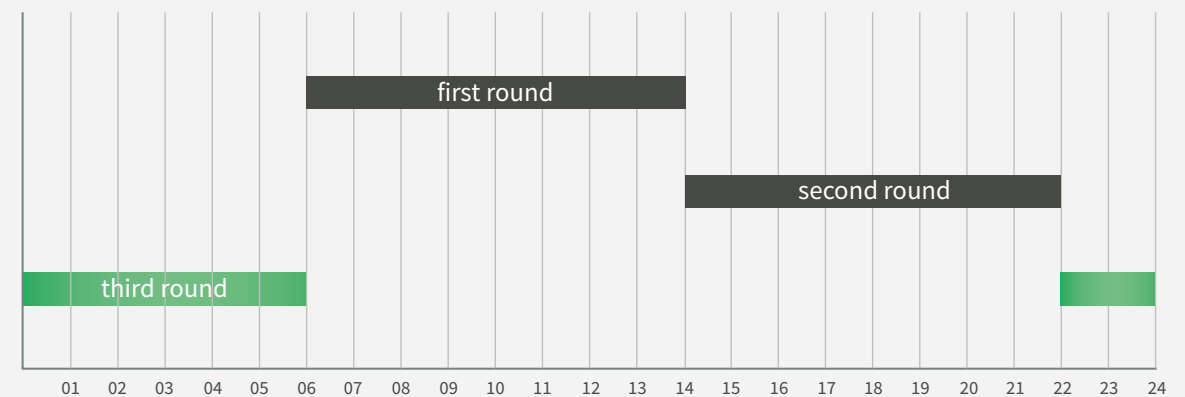

Cutting and finishing products
2 people

Carving and stitching
2 people

Molding
4 people

Office

Logistics and administration
2 people

Commercial Italy & abroad
1 person

Development and research
1 person

Lead time

Production working time

2 / 3 Shift

First round
6.00 am - 2.00 pm

Second round
2.00 pm - 10.00 pm

* Third round (High season time)
10.00 pm - 6.00 am

Average production

Homemade

Any element of our product is entirely developed and made in our company.