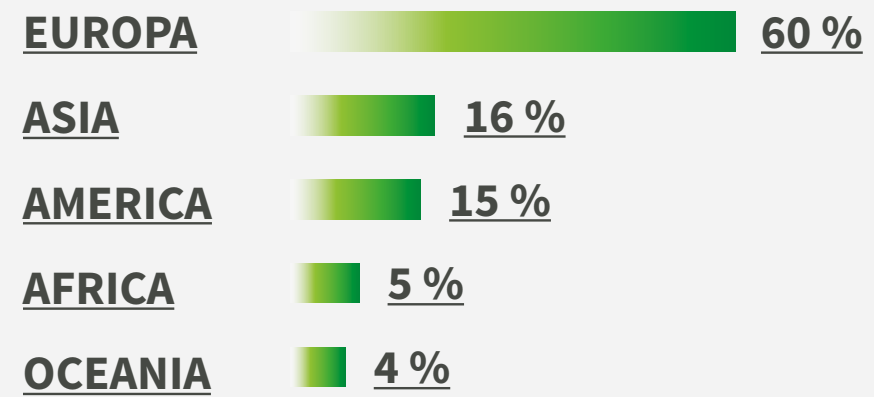

Countries where we work

- Portugal
- Spain
- France
- Italy
- United Kingdom
- Ireland
- Germany
- Austria
- Czech Republic
- Slovakia
- Poland
- Latvia
- Lithuania
- Romania
- Croatia
- Slovenja
- Greece
- Turkey
- Benelux
- Albania
- South Africa
- Tunisia
- Brazil
- Colombia
- Mexico
- Usa
- Canada
- Puerto Rico
- China
- Australia
- New Zealand
- Israel
- Malaysia
- Taiwan
- Phillipinese Islands
- Chile
- Japan